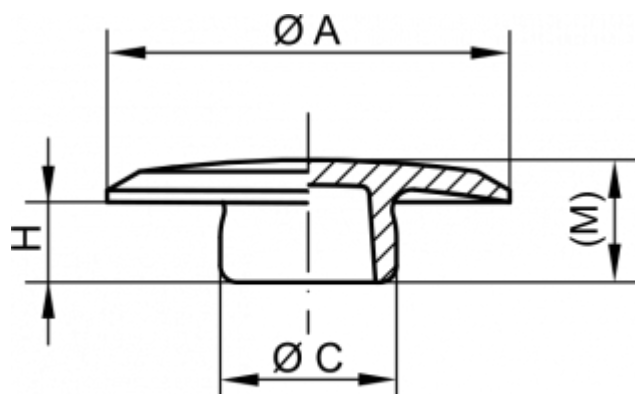

Article number: 59GPN340SW5

Description: KLEE Cover plug GPN340 SW5 - Ø 15

Note: 15

Measures

A = 15

C = 5.4

H = 3.3

M = 5.3