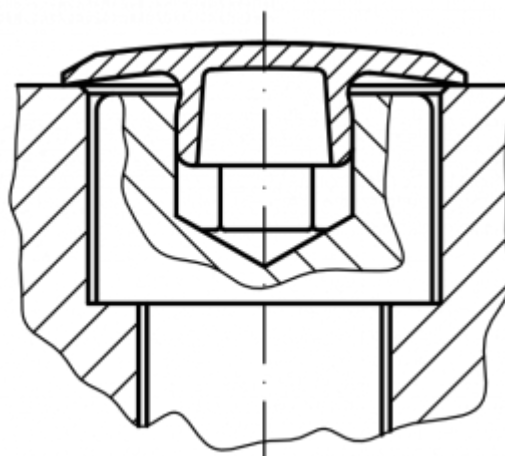

Article number: 59GPN340SW5

Description: KLEE Cover plug GPN340 SW5 - Ø 15

Note: 15

Measures

A = 15

C = 5.4

H = 3.3

M = 5.3